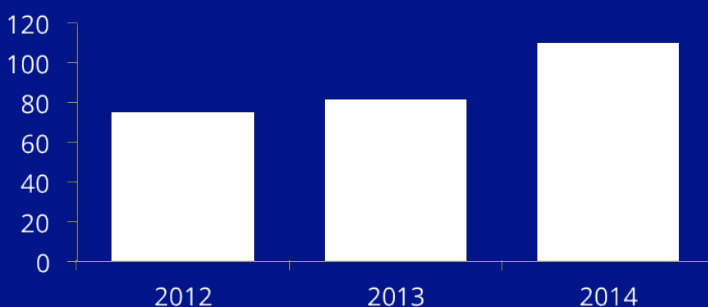

Since its inception, the Dart Foundation has placed a special emphasis on science education. In 2011, we renewed this commitment and pledged to focus at least half of our grants in science, technology, engineering and math (STEM) education. This has resulted in a 67% increase in the number of STEM grants and a 78% increase in funds for STEM grants.

“William and Claire Dart had a strong belief in the transformative power of education, particularly as it relates to science, technology, engineering and math,” says Trustee Jim Lammers. “It is through education that kids gain the skills and experiences to make their own lives better and to contribute to society in a variety of different ways.”

STEM workers drive our nation’s innovation and competitiveness by generating new ideas, new companies and new industries. It is estimated that 60 % of U.S. employers voice concerns over the supply and

availability of STEM workers. The World Economic Forum ranks the United States 52nd in the quality of mathematics and science education, and 27th in developed nations in the proportion of college students receiving STEM degrees.

78%
Increase in STEM
Grants since 2012

The Dart Foundation’s STEM grants take many forms. Grants include projects both large and small and are awarded to public K-12 schools, colleges and nonprofit organizations throughout the United States.

STEM Grants Funded

STEM Funds by year

2012
$275,539

2013
$304,896

2014
$490,265